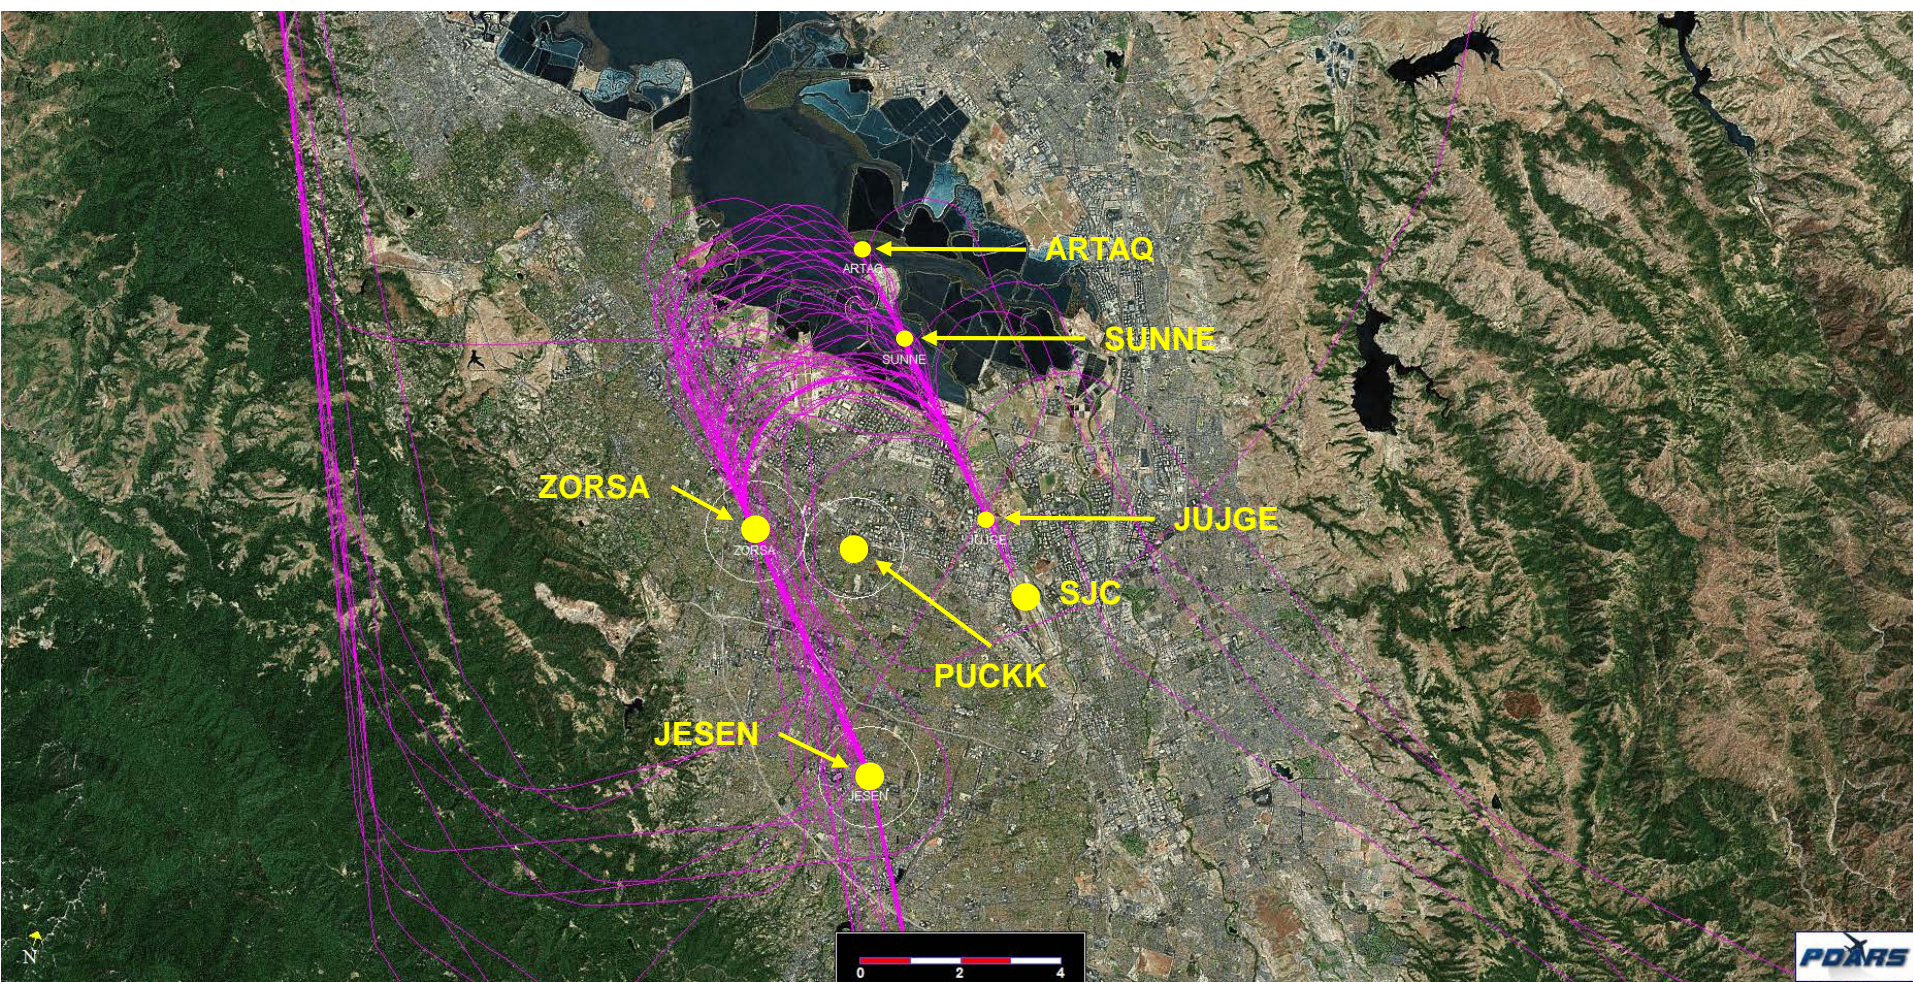

San Jose Ad Hoc Advisory Committee on South Flow Arrivals

SJC South Flow Data
5/1/2018

Federal Aviation
Administration

SJC South Flow May 1, 2018

58 Total Tracks

RNAV = 14 (24%)

East = 5 (9%)

Est. ILS = 10 (17%)